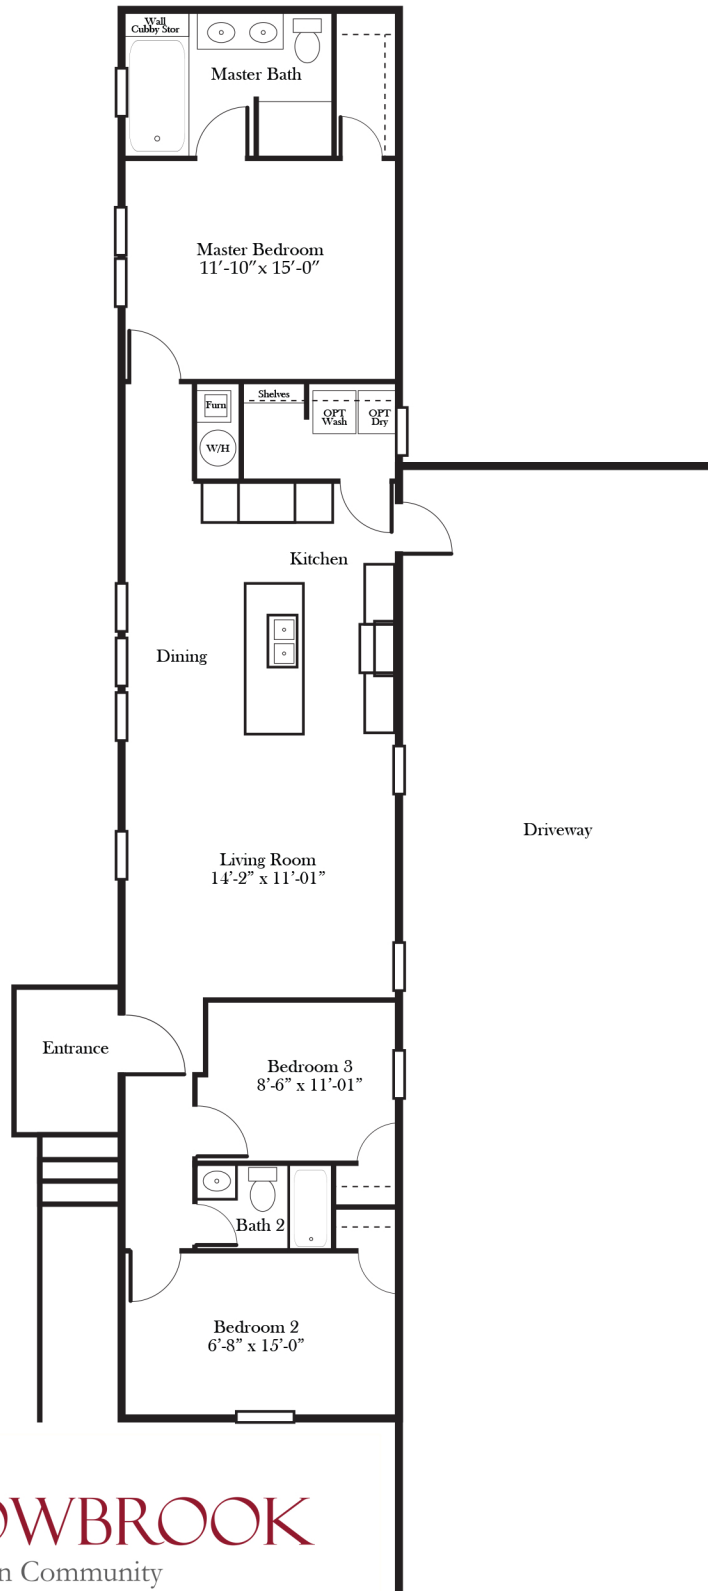

Riviera Plan 1676R

3 Bedroom, 2 Bath

1493 sq.ft.
1493 sq.ft.
1493 sq.ft.
1493 sq.ft.

MEADOWBROOK

A Thesman Community

7401 San Pedro Drive, N.E., Albuquerque, NM 87109
(505) 821-1717

web: thesman.com/meadowbrook
email: meadowbrookNM.com