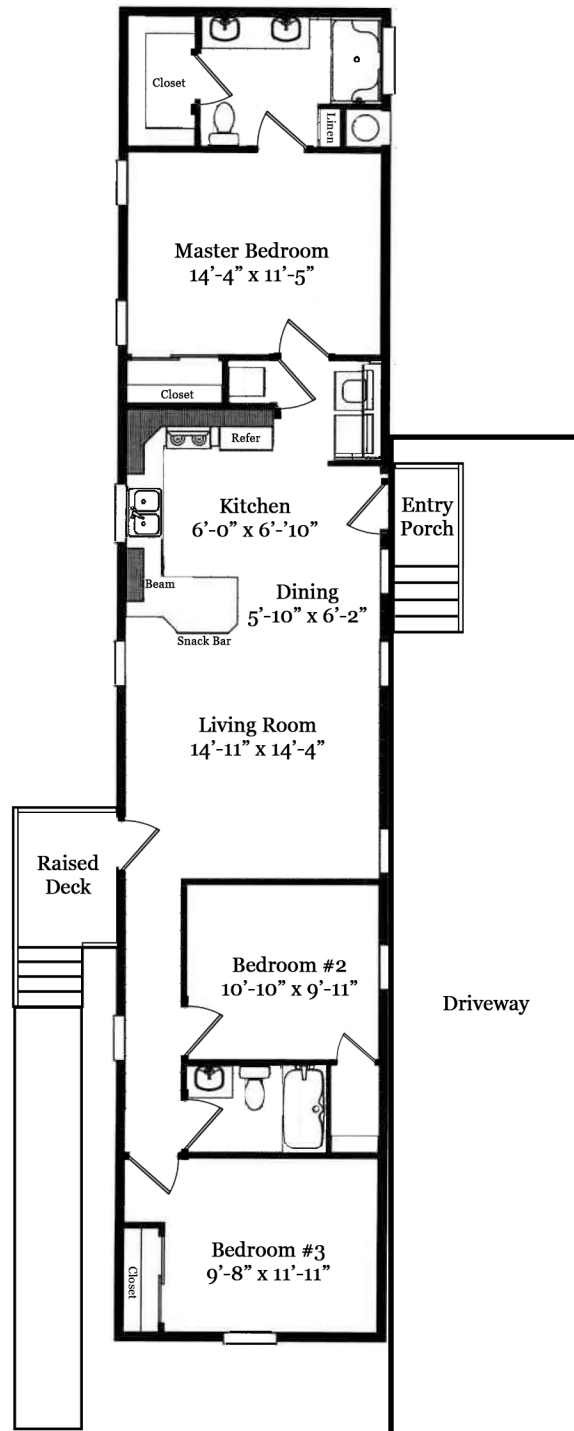

ASPEN

Home

1,216 sq ft

3 Bedroom, 2 Bath, 2-Car Driveway

MEADOWBROOK

A Thesman Community

7401 San Pedro Drive, N.E., Albuquerque, NM 87109

(505) 821-1717